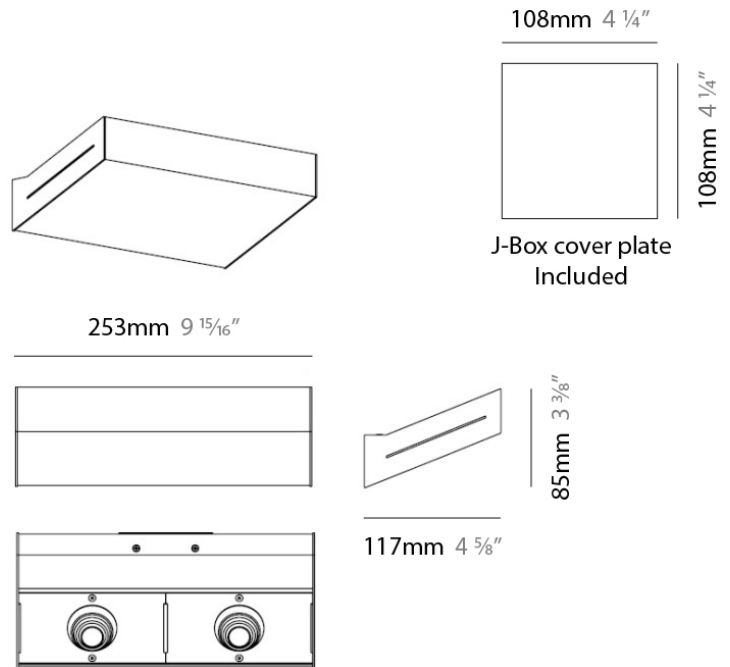

NEVA SURFACE

D93166

PROJECT	
TYPE	
NOTES	
QUANTITY	
DATE	

GENERAL

Series: Neva
Brand: Milan
Division: Design
Mounting Type: Surface
Mounting Location: Wall
Subcategory: Uplight

PHYSICAL

Shape: Rectangle
Length (mm): 253
Length (in): 9 ¹⁵/₁₆
Height (mm): 85
Height (in): 3 ³/₈
Extension (mm): 117
Extension (in): 4 ⁵/₈
Light Distribution: Direct / Indirect
Weight (kg): 1.8
Weight (lbs): 4
Fixture Finish: SST
Fixture Material: Metal

ELECTRICAL

Lamp Type: LED
Total Output Wattage (W): 20
Max. Wattage Per Lamp (W): 10
Dimming: Non-Dimmable
Driver Included: Yes
Driver Location: Integrated
Driver Type: Constant Current
Driver Class: Class 2
Housing: ENCP3
Input Voltage (V): 120
Upon Request: Dimmable option available with remote driver upon request

LED

Number of LEDs: 2
Color Temperature (°K): 2700
Nominal Lumen (lm): 2020 (2x1010lm)
CRI: >80 CRI

OPTICAL

Reflector: 2 x 50°

RATINGS AND CERTIFICATIONS

Certified By: CSA Certified to UL and CSA Standards
IP rating: IP20